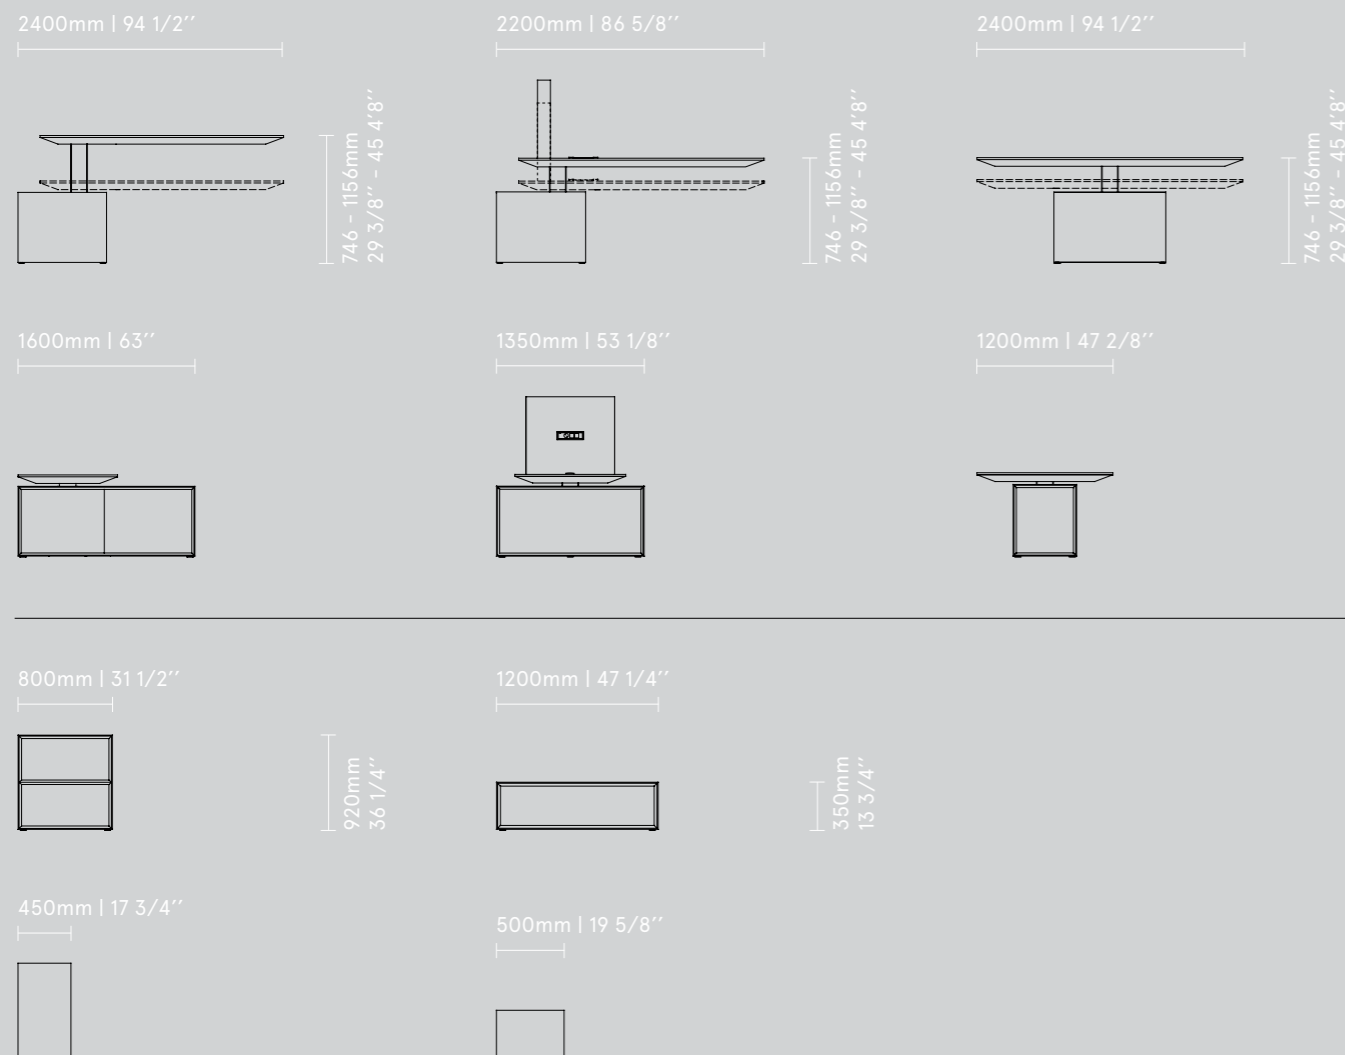

Gravity

Whether furnishing a spot for one-on-ones or team meetings, it's best to pick smart solution that fuels the creative process. Designed to both please the eye and enhance efficiency, the Gravity conference table and multimedia station as well feature height adjustment. Such a solution allows you to adjust the worktop up and down, providing users with

the autonomy to perform however best suit their task. Built-in sockets increase its functionality. Blurring the boundaries between work and home, the Gravity coffee table allows for a more laid-back atmosphere. Bookcase and storage with drawers complete the look. These modular units can stand alone or be combined, so that they fit virtually any spatial situation.